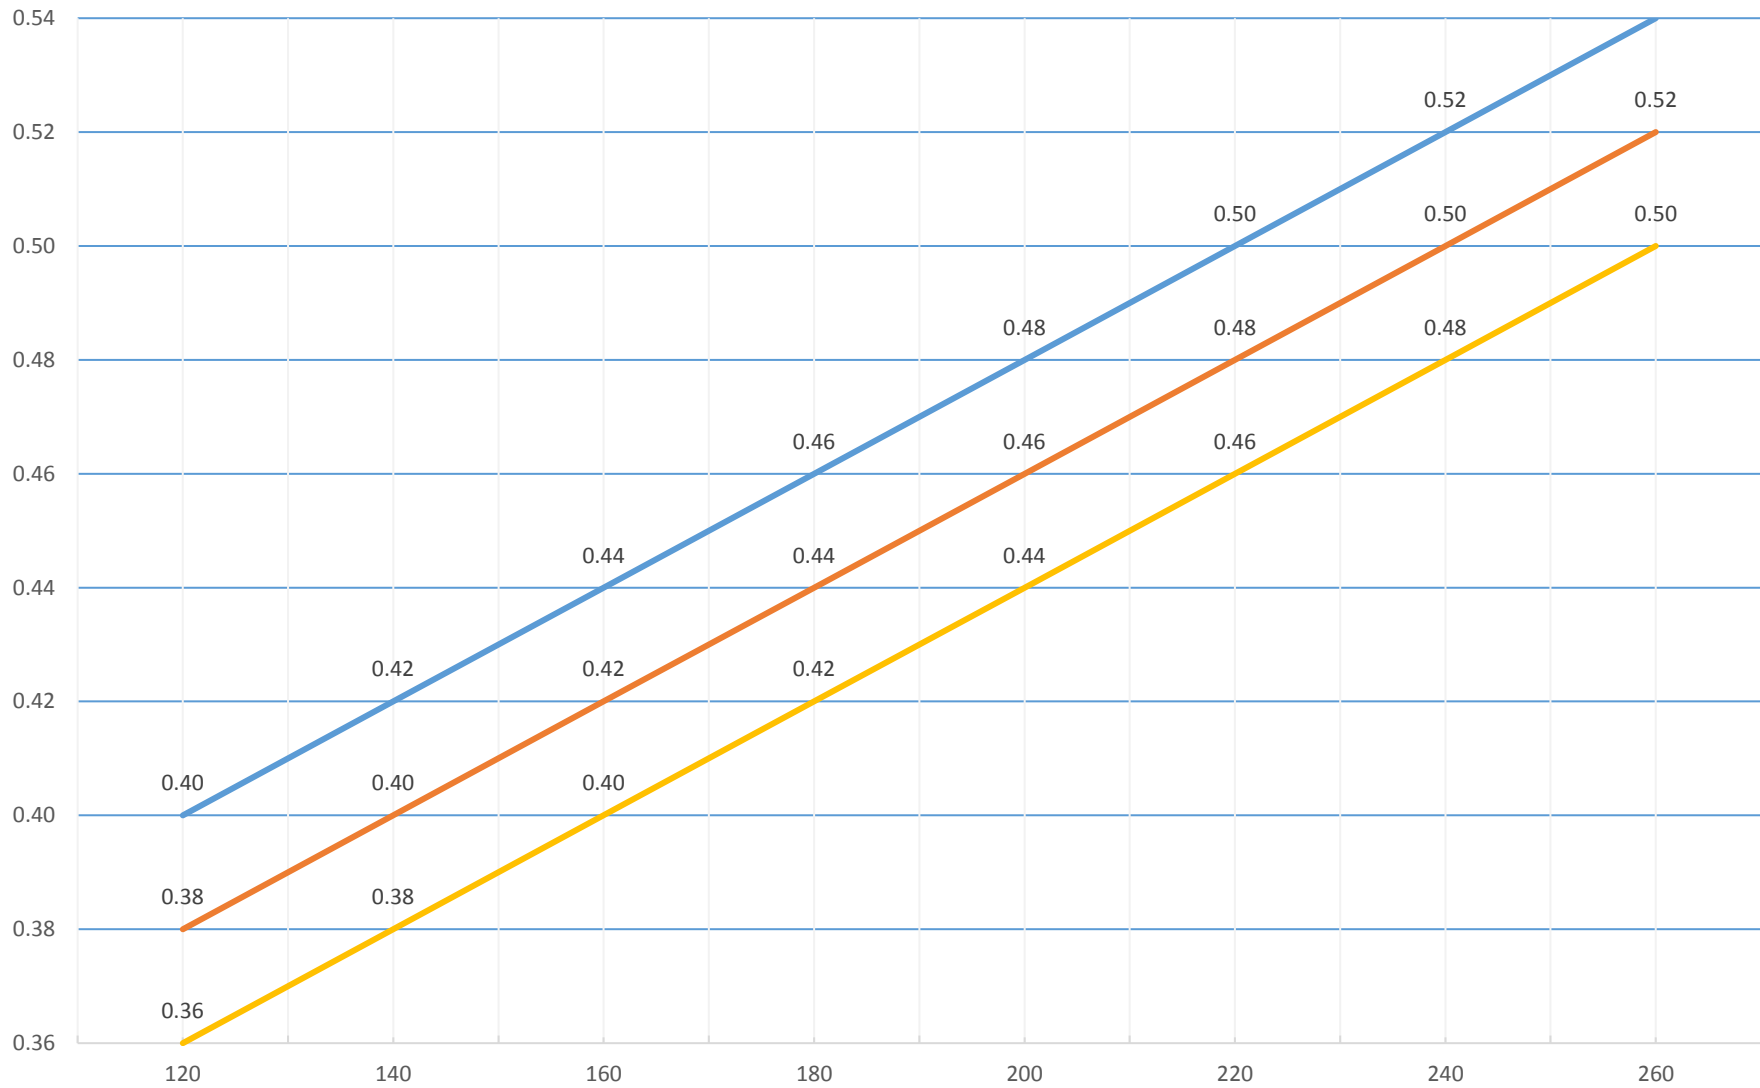

Fork Spring KTM 4CS

Rider weight in Gear

450 250F 125